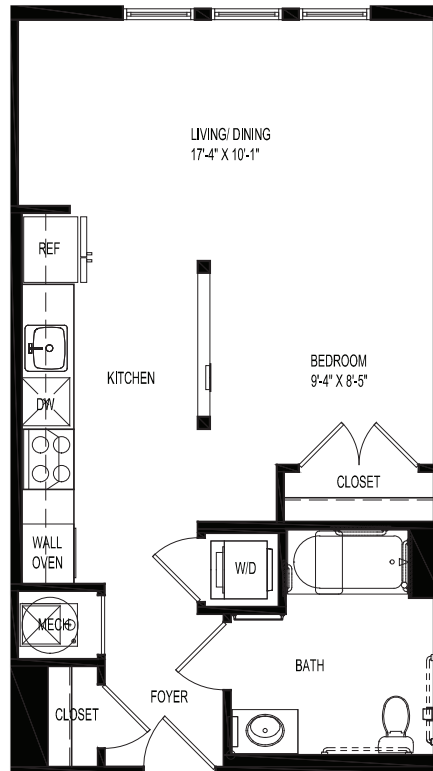

PORTSIDE

AT EAST PIER

S01-HC

STUDIO, HANDICAPPED
AREA= 574 SQ FT

UNIT NUMBERS: 208

Floor Plans are artist's renderings and accuracy cannot be guaranteed. Approximate unit area determined by measuring from the center line of the demising walls and the plane of the center line of the exterior wall window glass no deduction for chase, structural columns or similar items. Features are subject to change without notice or obligation. Features may also be altered to keep pace with ongoing design improvement program. This brochure is for illustrative purposes only and is not part of a legal contract.