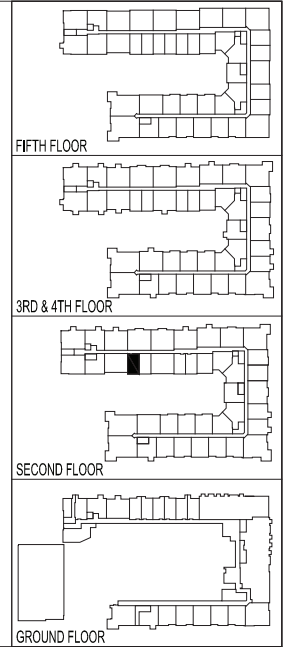

PORTSIDE

AT EAST PIER

S01-HC

STUDIO, HANDICAPPED
AREA= 574 SQ FT

UNIT NUMBERS: 208

Floor Plans are artist's renderings and accuracy cannot be guaranteed. Approximate unit area determined by measuring from the center line of the demising walls and the plane of the center line of the exterior wall window glass no deduction for chase, structural columns or similar items. Features are subject to change without notice or obligation. Features may also be altered to keep pace with ongoing design improvement program. This brochure is for illustrative purposes only and is not part of a legal contract.