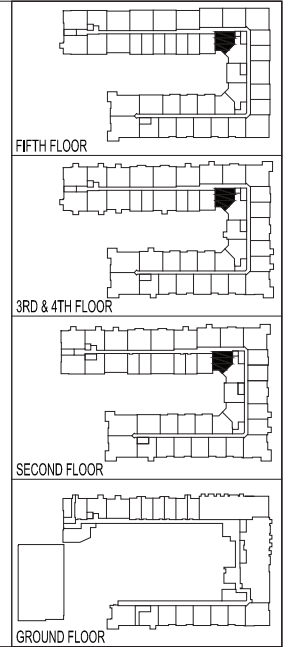

PORTSIDE

AT EAST PIER

A03

1 BEDROOM / 1 BATH
AREA= 758 SQ FT

UNIT NUMBERS: 222, 322, 422, 522

Floor Plans are artist's renderings and accuracy cannot be guaranteed. Approximate unit area determined by measuring from the center line of the demising walls and the plane of the center line of the exterior wall window glass no deduction for chase, structural columns or similar items. Features are subject to change without notice or obligation. Features may also be altered to keep pace with ongoing design improvement program. This brochure is for illustrative purposes only and is not part of a legal contract.