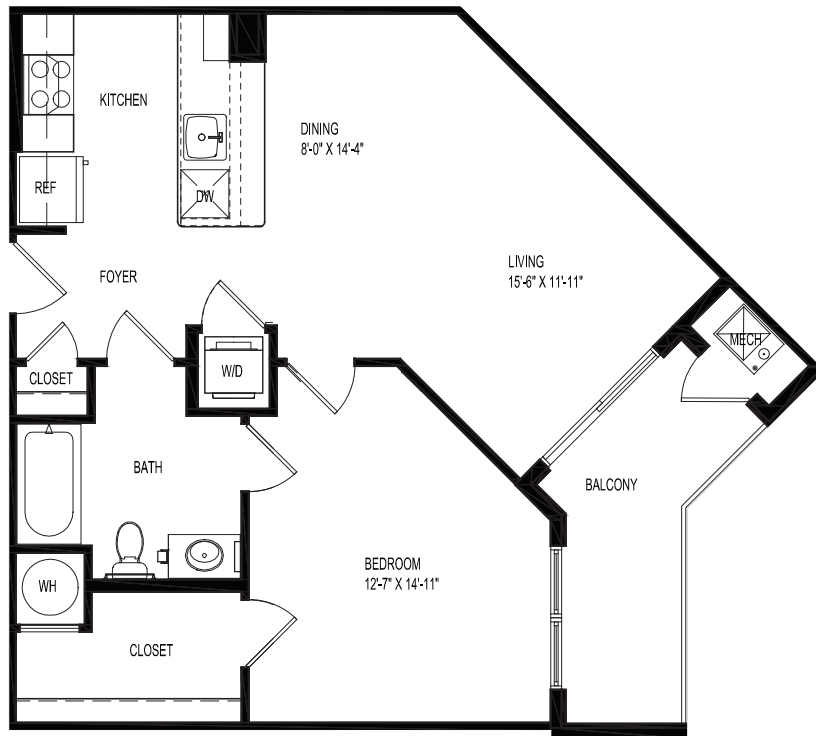

PORTSIDE

AT EAST PIER

A03

1 BEDROOM / 1 BATH
AREA= 758 SQ FT

UNIT NUMBERS: 222, 322, 422, 522

Floor Plans are artist's renderings and accuracy cannot be guaranteed. Approximate unit area determined by measuring from the center line of the demising walls and the plane of the center line of the exterior wall window glass no deduction for chase, structural columns or similar items. Features are subject to change without notice or obligation. Features may also be altered to keep pace with ongoing design improvement program. This brochure is for illustrative purposes only and is not part of a legal contract.