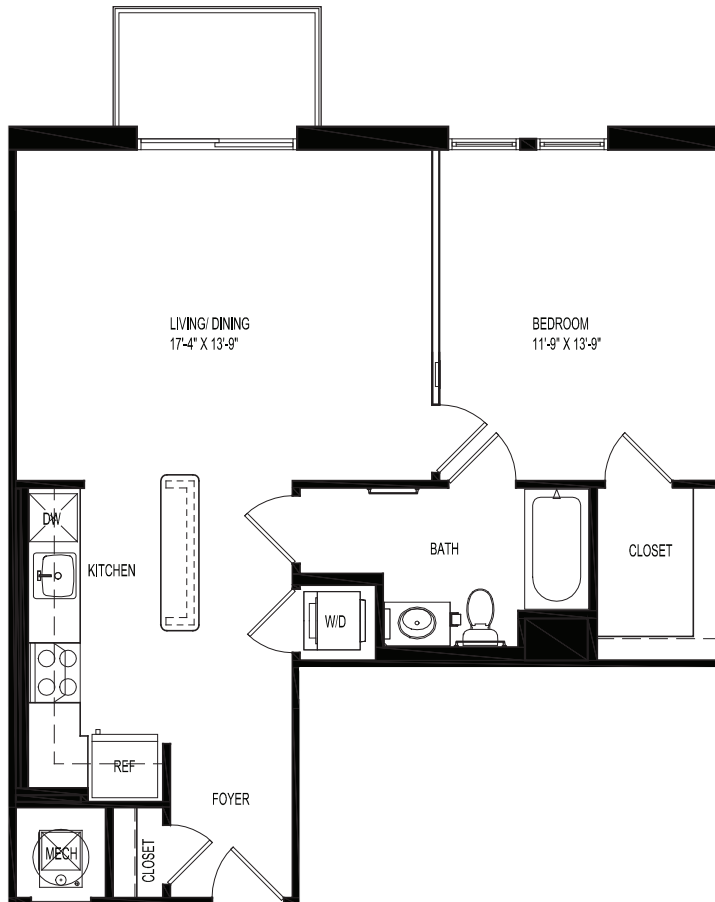

# PORTSIDE

AT EAST PIER

## A02

1 BEDROOM / 1 BATH  
AREA= 781 SQ FT

UNIT NUMBERS: 304, 404

Floor Plans are artist's renderings and accuracy cannot be guaranteed. Approximate unit area determined by measuring from the center line of the demising walls and the plane of the center line of the exterior wall window glass no deduction for chase, structural columns or similar items. Features are subject to change without notice or obligation. Features may also be altered to keep pace with ongoing design improvement program. This brochure is for illustrative purposes only and is not part of a legal contract.